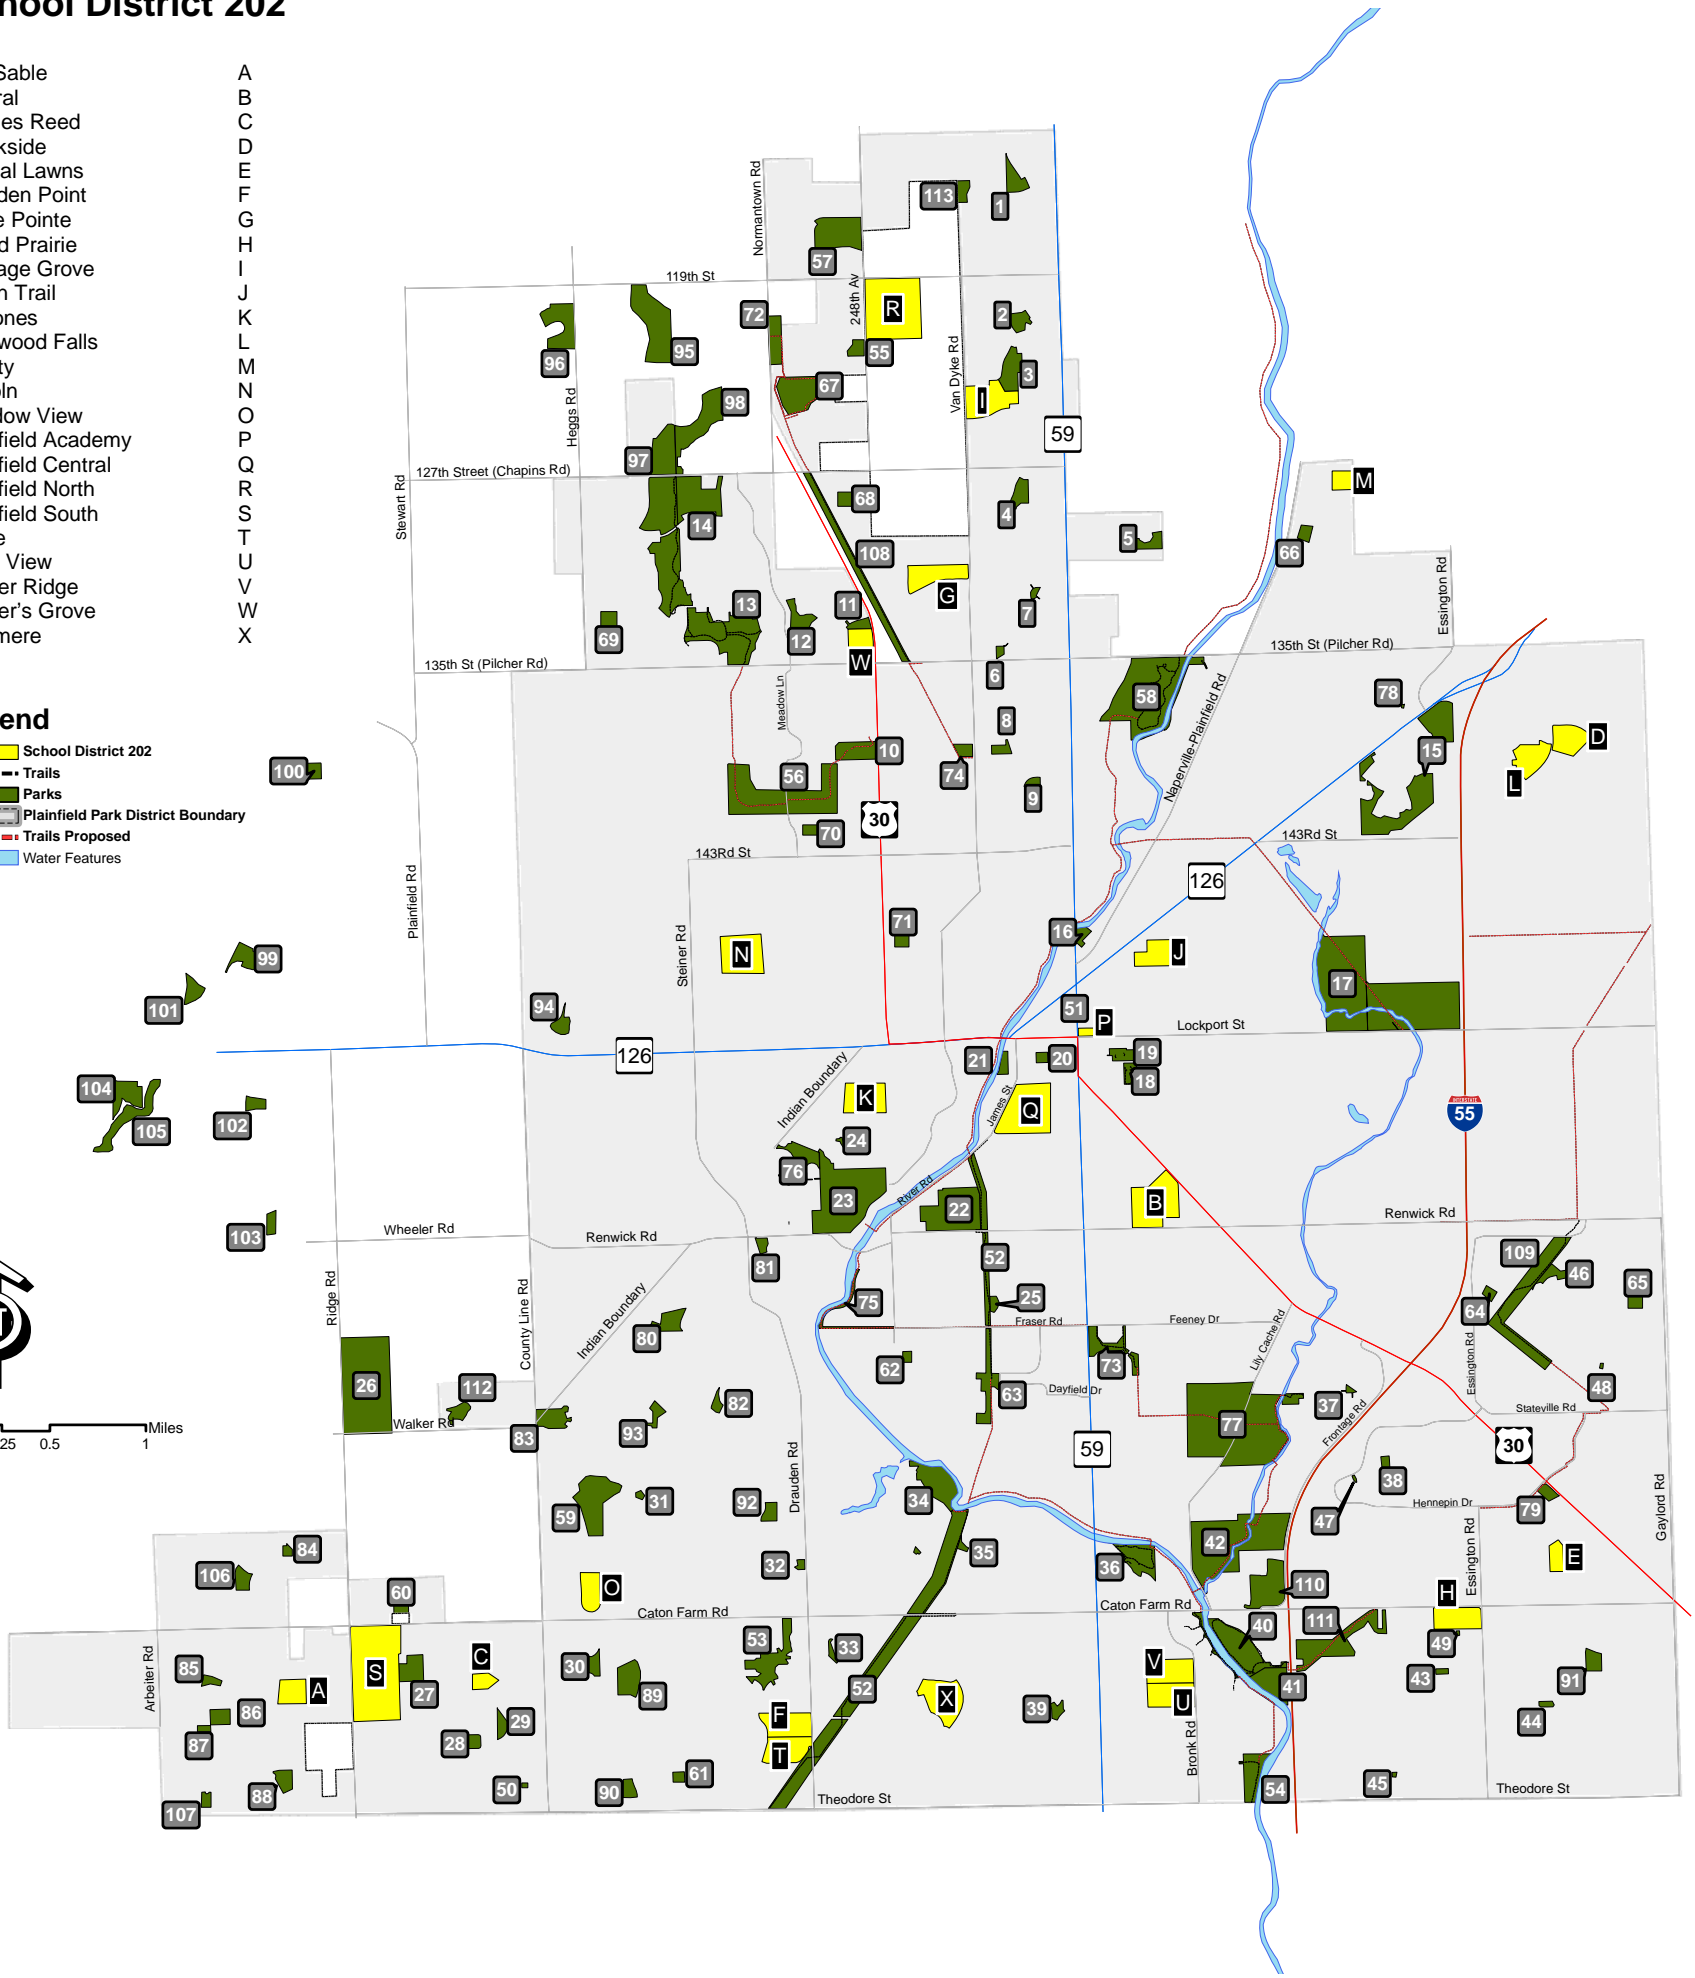

PLAINFIELD SCHOOL AND PARK DISTRICT FACILITIES

School District 202

- Aux Sable
- Central
- Charles Reed
- Creekside
- Crystal Lawns
- Drauden Point
- Eagle Pointe
- Grand Prairie
- Heritage Grove
- Indian Trail
- Ira Jones
- Lakewood Falls
- Liberty
- Lincoln
- Meadow View
- Plainfield Academy
- Plainfield Central
- Plainfield North
- Plainfield South
- Ridge
- River View
- Timber Ridge
- Walker's Grove
- Wesmere

- A
- B
- C
- D
- E
- F
- G
- H
- I
- J
- K
- L
- M
- N
- O
- P
- Q
- R
- S
- T
- U
- V
- W
- X

Legend

- School District 202
- Trails
- Parks
- Plainfield Park District Boundary
- Trails Proposed
- Water Features

0 0.25 0.5 1 Miles

Parks

Aspen Meadows	33	Hidden River	62	Riverside Parkway	40	Under Development	93
Auburn Lakes	57	Indian Oaks	24	Riverview	16	Under Development	94
Autumn Fields	60	John Leach Memorial	44	Riverwalk	36	Under Development	95
Autumn Lakes	45	Kelly	9	St. John Facility (Leased)	79	Under Development	96
Boy Scout	18	Kendall Green	28	Streams Recreation Center	63	Under Development	97
Brookside	32	Kendall Ridge	29	Sunset Parkway	54	Under Development	98
Cambridge Run	65	Kendall Small	50	The Great Divide Bike Trail	109	Under Development	99
Caton Ridge	53	Kensington	4	The Ponds	5	Under Development	100
Champion Creek	1	Lakewood	34	The Reserve	15	Under Development	101
Clearwater Springs	59	Lakewood Falls Village	64	Under Development	61	Under Development	102
Clow Stephens	77	Legends Soccer Fields	27	Under Development	62	Under Development	103
Commons	39	Mather Woods	23	Under Development	67	Under Development	104
Cumberland	30	Mayfair	31	Under Development	68	Under Development	105
Dunmoor Estates	69	McKenna Woods	35	Under Development	70	Under Development	106
Eaton Preserve	58	Memorial	51	Under Development	75	Under Development	107
Electric Park	21	Norman Greenway	13	Under Development	76	Under Development	111
Enclave	74	Normantown Bike Trail	108	Under Development	80	Under Development	112
Farmstone Ridge	66	Normantown Trails Equ. Ctr.	72	Under Development	81	Under Development	113
Fort Beggs Bike Trail	52	Northwest Community	14	Under Development	82	Van Horn Woods	42
Four Seasons/Avery Preserve	17	Oaks at Van Horn	110	Under Development	83	Village Green	20
Golden Meadows 4	7	Old Renwick Trail	46	Under Development	84	Vintage Harvest	25
Golden Meadows	6	Ottawa Street	19	Under Development	85	Walkers Grove School	11
Grand Prairie School	49	Parkview Meadows	73	Under Development	86	Walkers Grove Tot	12
Grand Prairie Tot	47	Patriot Square	71	Under Development	87	Water's Edge	78
Harvest Glen	10	Prairie Knoll	56	Under Development	88	Wexford	43
Heritage Green	2	Quail Run	8	Under Development	89	Winding Creek	37
Heritage Lakes	48	Renwick Community Park	22	Under Development	90	Woodside	38
Heritage Meadows	3	Ridge Road	26	Under Development	91		
Heritage Oaks	55	River Edge Recreation Ctr.	41	Under Development	92