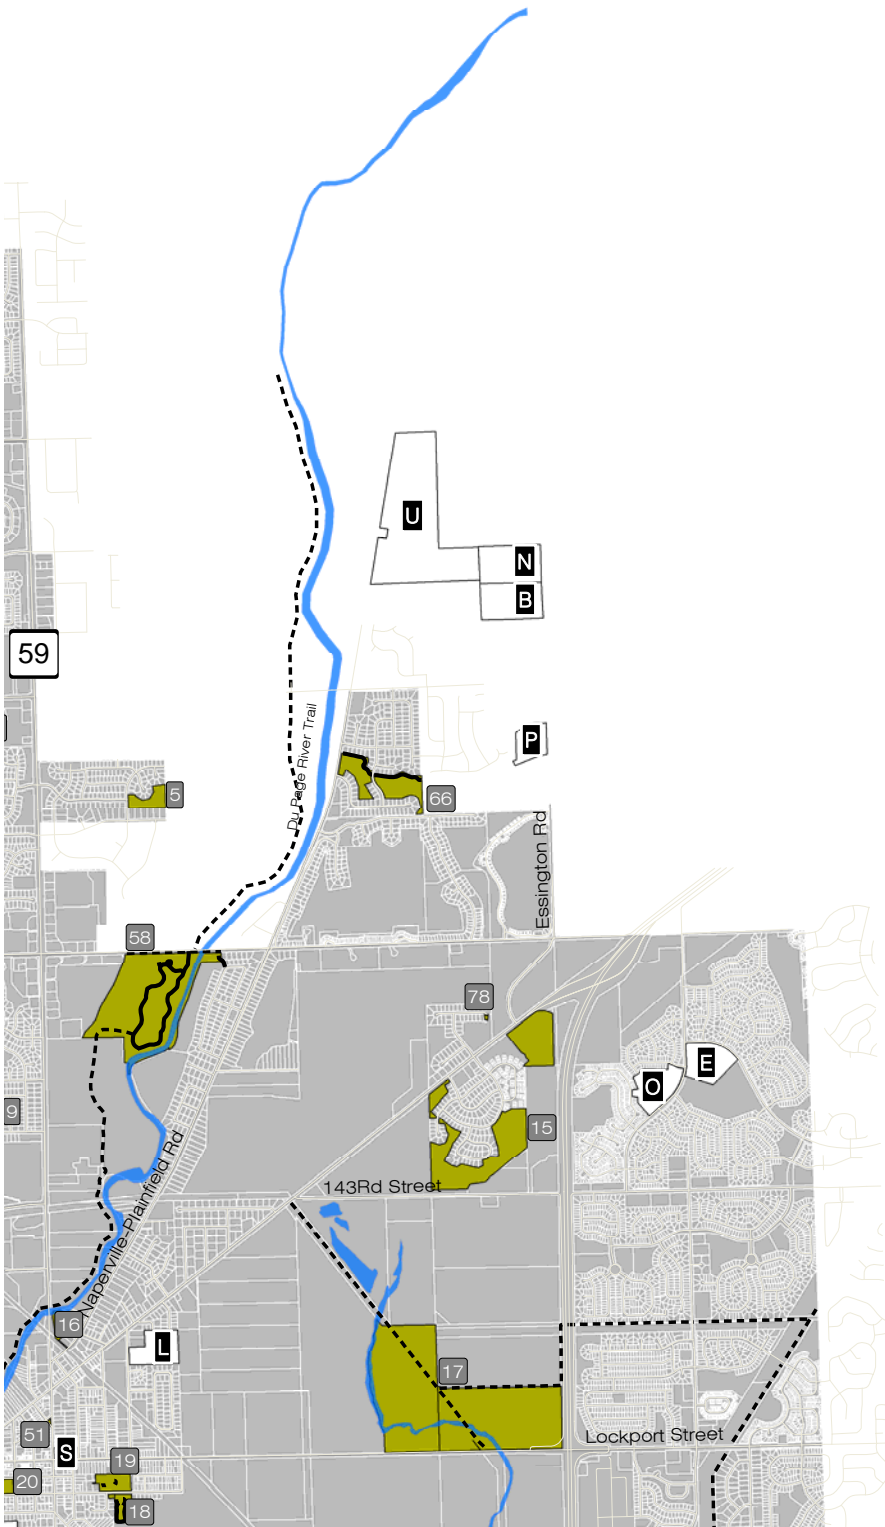

NORTHEAST QUADRANT

Legend

-  PPD Boundary
-  Parks
-  Parks Future
-  School District 202
-  Trails
-  Trails Proposed
-  Trails Natural
-  Water Features

School District 202

- Bess Eichelberger Elementary
- Creekside Elementary
- Indian Trail Middle School
- John F. Kennedy Middle School
- Lakewood Falls Elementary
- Liberty Elementary
- Plainfield Academy
- Plainfield East High School (2008)

B
E
L
N
O
P
S
U

Parks

Eaton Preserve	58
Farmstone Ridge	66
Four Seasons/Avery Preserve	17
Riverview	16
The Ponds	5
The Reserve	15
Water's Edge	78